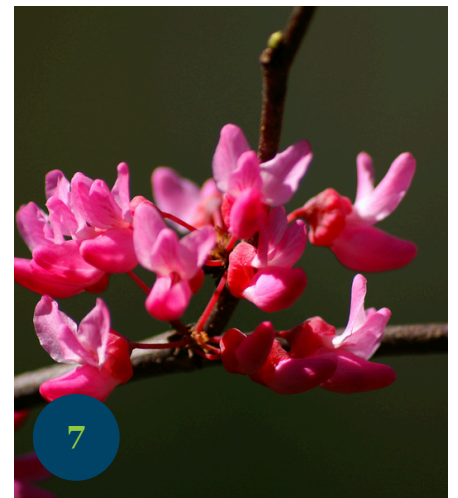

GARDEN HIGHLIGHTS

EARLY MAY

- Florida Azalea
1 *Rhododendron austrinum*
📍 Stream Walk

- Red Buckeye
2 *Aesculus pavia*
📍 Parking Lot

- Alabama Azalea
3 *Rhododendron alabamense*
📍 Woodland Walk

- Pawpaw
4 *Asimina triloba*
📍 Jenkins Road

- Wild Blue Phlox
5 *Phlox divaricata* 'Blue Moon'
📍 Green Ribbon Garden

- Carolina Allspice
6 *Calycanthus floridus*
📍 Woodland Walk

- Eastern Redbud
7 *Cercis canadensis* 'Appalachian Red'
📍 Upper Jenkins Road