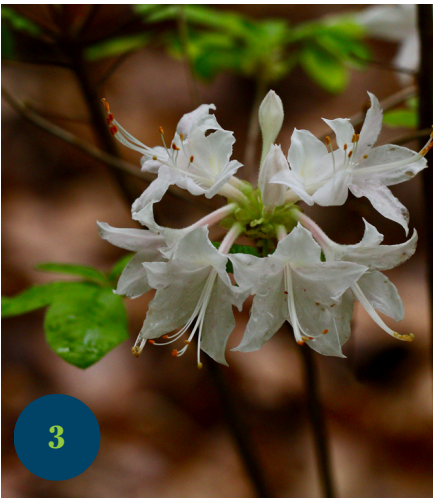

GARDEN HIGHLIGHTS

EARLY MAY

- Florida Azalea
1 *Rhododendron austrinum*
📍 Stream Walk

- Red Buckeye
2 *Aesculus pavia*
📍 Parking Lot

- Alabama Azalea
3 *Rhododendron alabamense*
📍 Woodland Walk

- Pawpaw
4 *Asimina triloba*
📍 Jenkins Road