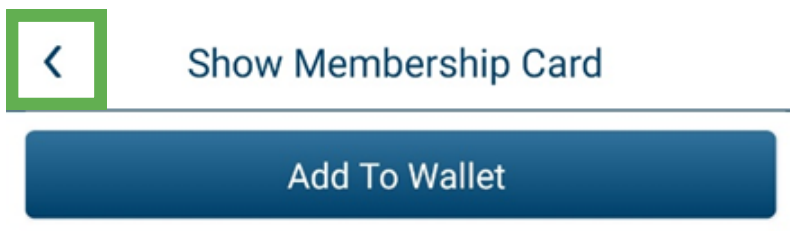

4. Select **Download my cards** to add your Jenkins membership card to your eMembership Card app.

Verify Membership Card

Download my cards

Name :	Jenkins Member
Membership# :	5898
Membership Type :	Regular
Zip code :	
Expires on :	Mar 23, 2024

Once downloaded, you will be directed to the **Show Membership Card** page.

< Show Membership Card

Add To Wallet

Optional:

Here, you can download a copy of your membership card to your native phone wallet by clicking **Add To Wallet**.

There are two options for viewing your card: **Card View** and **Simple View**. Toggle between these views freely.

Return to the Main Page by clicking the back arrow left of **Show Membership Card**.

This is the Main Page. Here, you can view your membership card and membership benefits. You can also access additional materials through the grid in the upper-right corner.