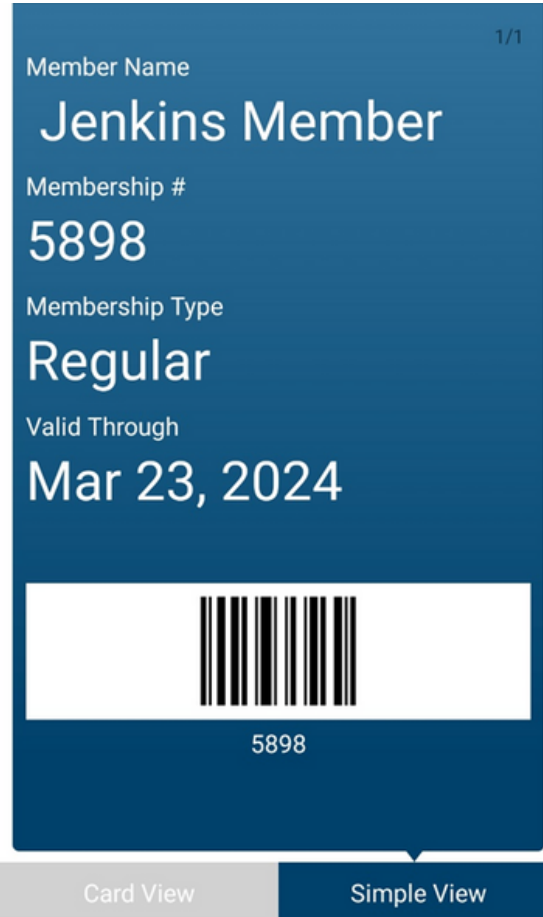

4. Select **Download my cards** to add your Jenkins membership card to your eMembership Card app.

Verify Membership Card

Download my cards

Name :	Jenkins Member
Membership# :	5898
Membership Type :	Regular
Zip code :	
Expires on :	Mar 23, 2024

Once downloaded, you will be directed to the **Show Membership Card** page.

< Show Membership Card

Add To Wallet

Optional:

Here, you can download a copy of your membership card to your native phone wallet by clicking **Add To Wallet**.

There are two options for viewing your card: **Card View** and **Simple View**. Toggle between these views freely.

Return to the Main Page by clicking the back arrow left of **Show Membership Card**.

This is the Main Page. Here, you can view your membership card and membership benefits. You can also access additional materials through the grid in the upper-right corner.