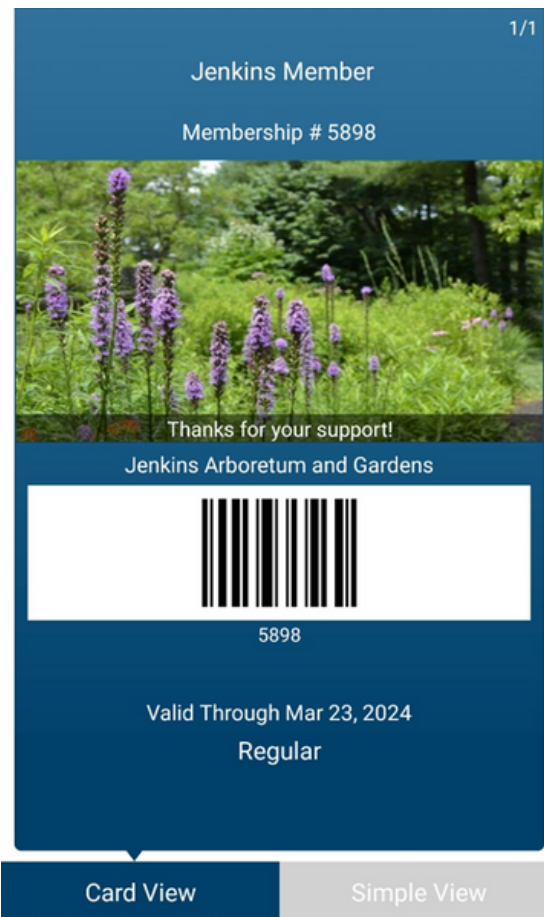

4. Select **Download my cards** to add your Jenkins membership card to your eMembership Card app.

Verify Membership Card

Download my cards

Name :	Jenkins Member
Membership# :	5898
Membership Type :	Regular
Zip code :	
Expires on :	Mar 23, 2024

Once downloaded, you will be directed to the **Show Membership Card** page.

< Show Membership Card

Add To Wallet

Optional:

Here, you can download a copy of your membership card to your native phone wallet by clicking **Add To Wallet**.

There are two options for viewing your card: **Card View** and **Simple View**. Toggle between these views freely.

Return to the Main Page by clicking the back arrow left of **Show Membership Card**.

This is the Main Page. Here, you can view your membership card and membership benefits. You can also access additional materials through the grid in the upper-right corner.