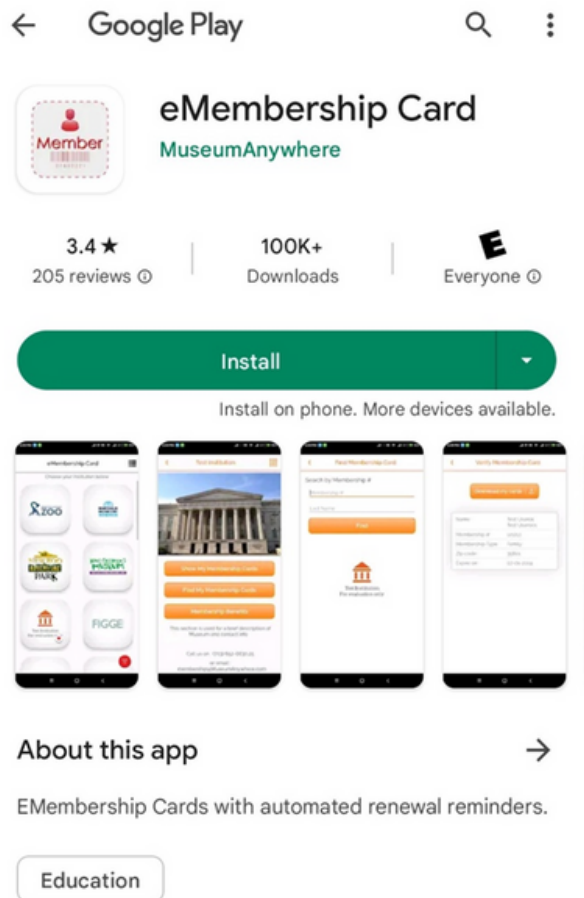

You can access your eCard in two ways: by direct download to your native wallet or through the eMembership Card app.

1.) NATIVE WALLET DOWNLOAD

You can download your eCard to the native wallet on your Apple or Android. To do so:

1. Click on the below button or full URL link.

Full Link:

<https://museum.inficaresoft.com/wallet/link/SmVua2lucyBBcmJvcnV0dW0gYW5kIEdhcmRlbg==/>

2. In the window that opens, provide your Member ID# and Last Name where prompted.

Membership # Or Phone #

Last Name

Search

2.) eMEMBERSHIP CARD APP

The second option is to download the eMembership Card app from the app store. To do so:

1. Search for "eMembership Card" in your play store or use one of the buttons below. Install the app.

2. Open the app and find **Jenkins Arboretum & Gardens** as a listed Institution. You may either select our logo from the opening dashboard or search for “Jenkins Arboretum” using the search bar function. The institutions suggested on the Home page are populated by location.